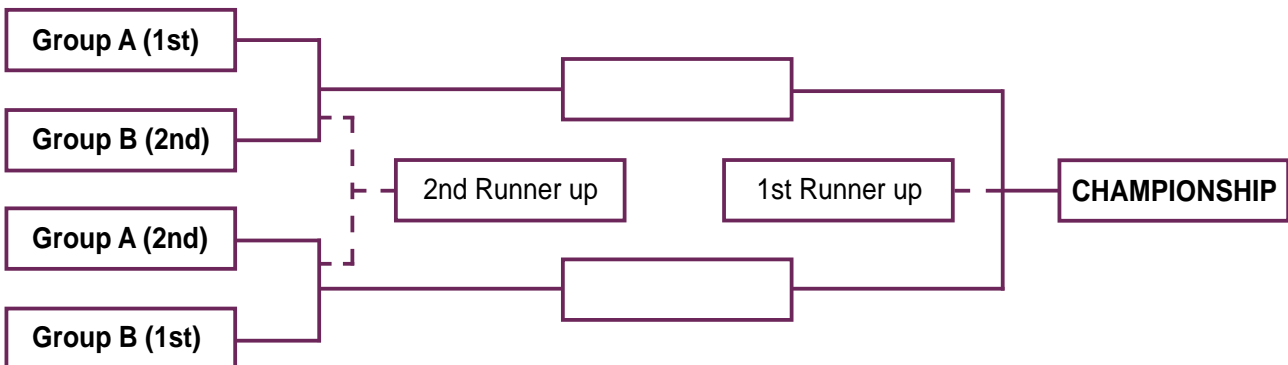

## Game Format and Scoreboard

### Stage 1

6 teams will be divided in two groups for single robin games, and top two teams in each group, altogether 4 teams will enter semifinal.

| Group A | A1 | A2 | A3 |
|---------|----|----|----|
| A1      |    |    |    |
| A2      |    |    |    |
| A3      |    |    |    |
| Win     |    |    |    |
| Lose    |    |    |    |
| Ties    |    |    |    |
| Rank    |    |    |    |

### Stage 2

Semifinal: Winners of semifinal will enter final for championship, others go for second runner-up