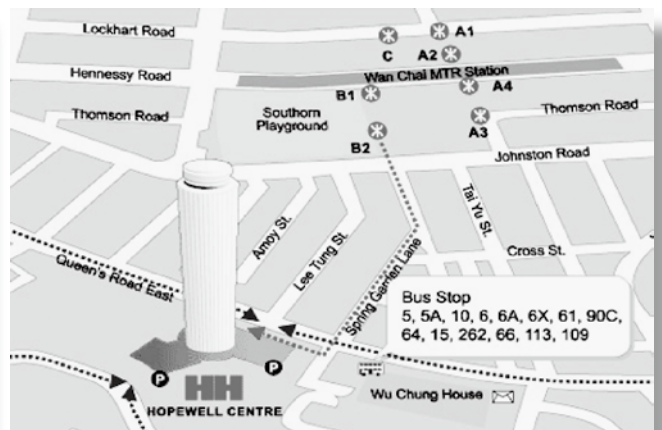

Presentation

King Palace Chinese Restaurant

8/F., Hopewell Centre, No. 183 Queen's Road East, Wanchai, Hong Kong.

Tel: (852) 2155 0868